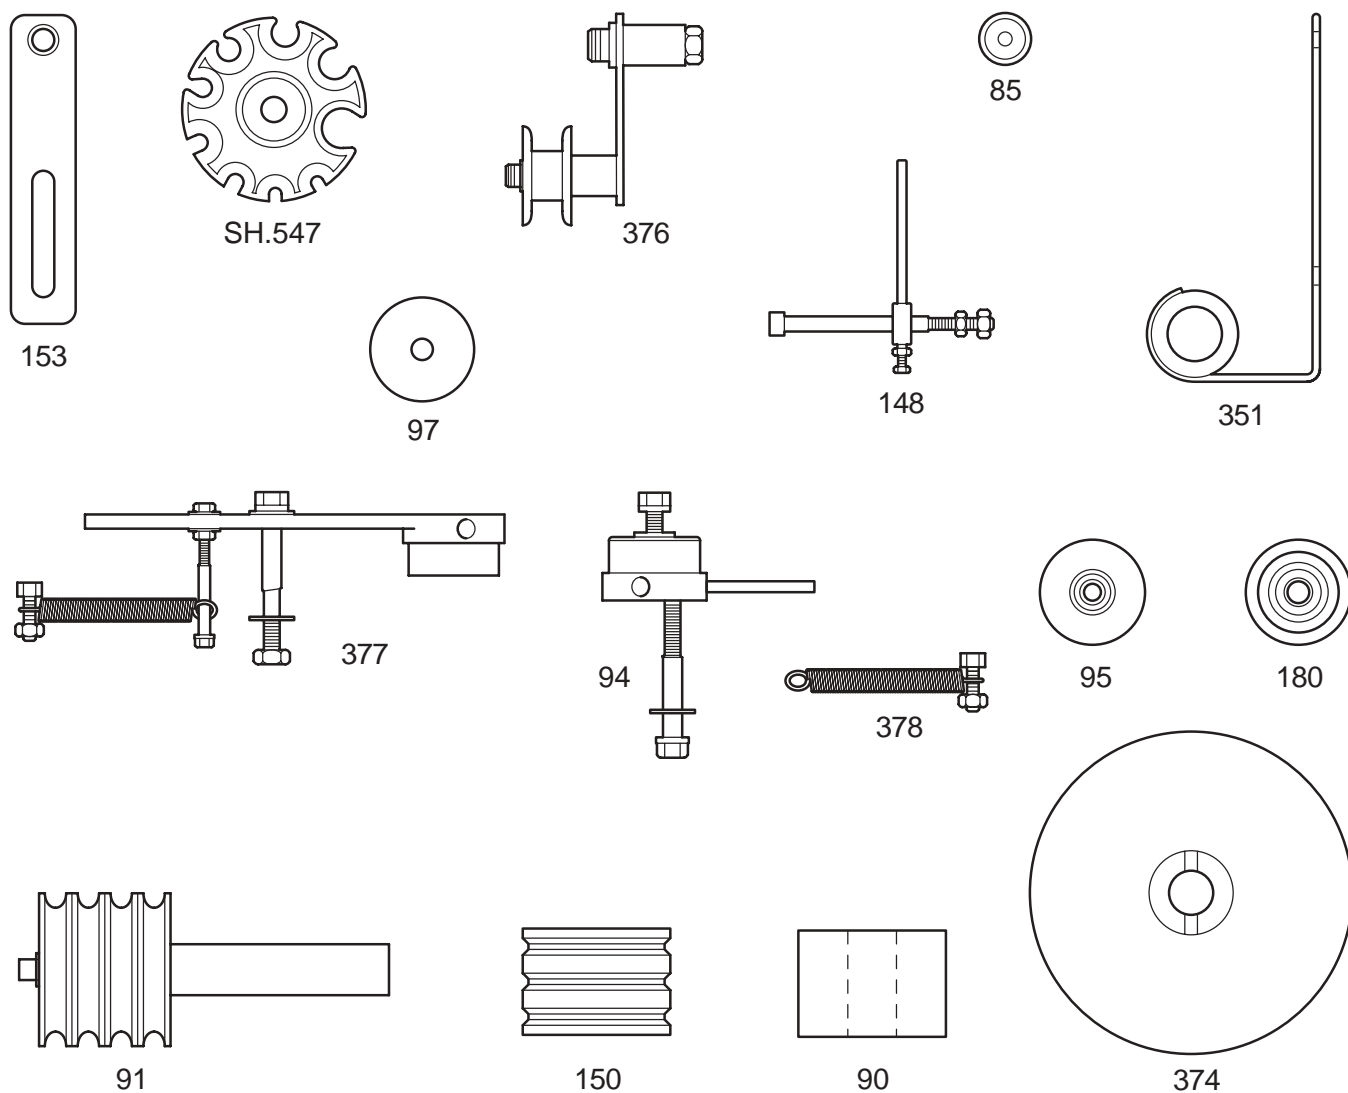

Cobra Haul-Off Parts B

Part No.	Description	Part No.	Description
H0084 (not shown)	Guard Door	H0150	55 Ø 'U' Grooved T.U. Roll
H0085	Special Washer + Screw	H0153	Former Plate + Eye
H0090	55 Ø Plain Flat T.U. Roll	H0180	Pinch Roller + Bearings
H0091	Idler Shaft + Nylon Pulley	H0351	Delivery Arm + Eye
H0094	Eccentric Bush + Screws + Peg	H0374	120 Ø 'U' Grooved T.U. Roll
H0095	Pressure Roller (flat) + Bearings	H0376	Flat Braid Idler
H0097	Eccentric Washer	H0377	Eccentric Assembly (120 Ø Roll)
H..... (not shown)	Name Plate	H0378	Spring
H0148	Deflector + Screw	SH.547	Flat Braid Former