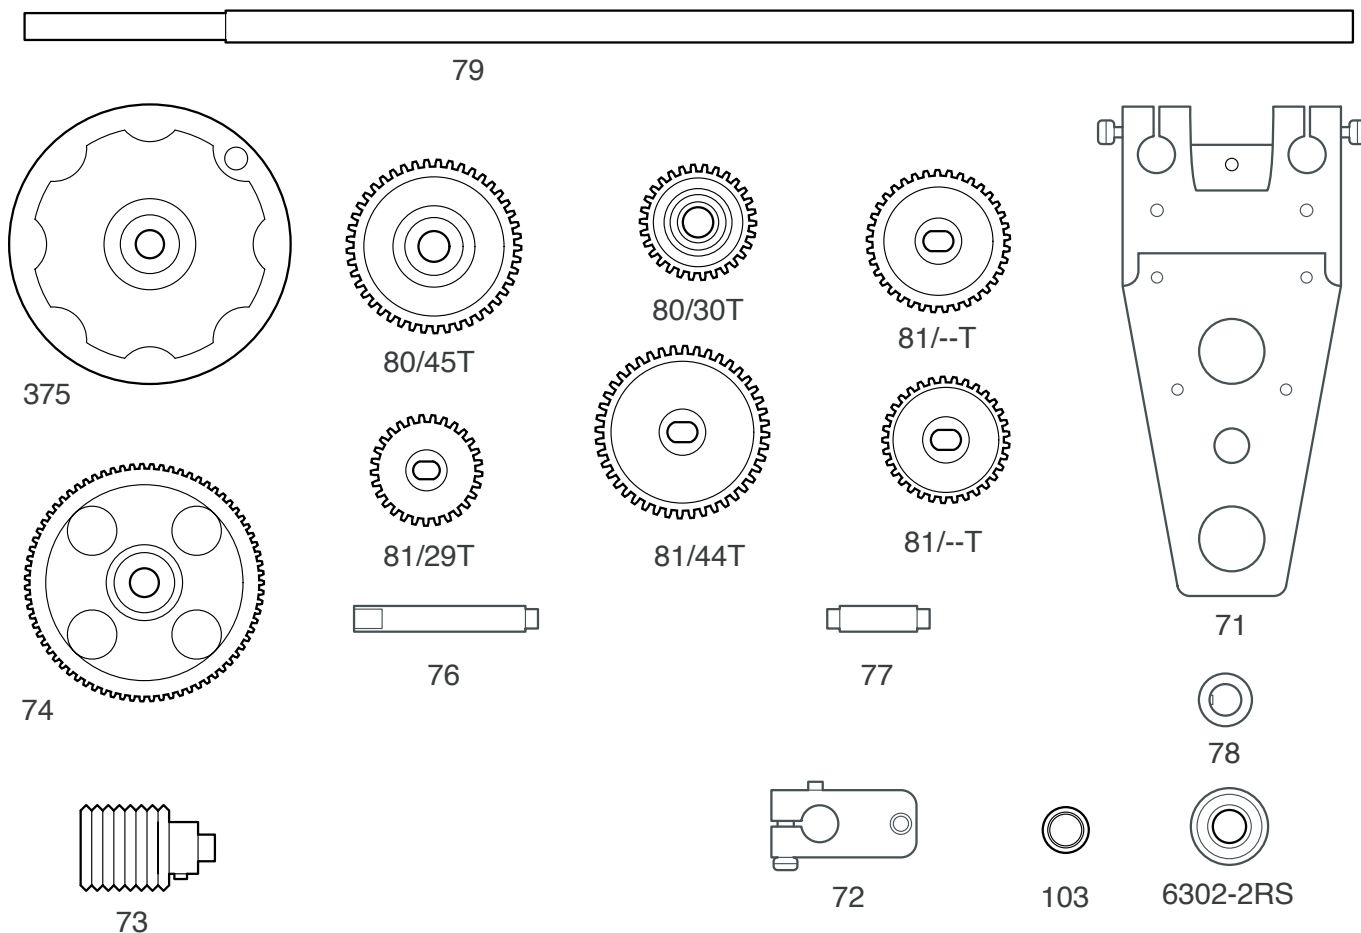

# Cobra Haul-Off Parts A

Part No.	Description	Part No.	Description
H0070 (not shown)	Haul-off Casting	H0081/--T (specify)	(Total 70T pair) Change Gear
H0071	Pressure Plate	H0103	Flanged Bush
H0072	Tee Bracket	H0375	Handwheel
H0073	Worm (R.H.)	6302-2RS	Bearing
H0074	Wormgear 75T (R.H.)	(not shown)	Knob for G. Door
H0076	Wormgear Shaft	H/0519/---T (specify)	(45 or 30T) Iron Drive Gear (not shown)
H0077	Change Gear Shaft		
H0078	Collar		
H0078	Worm Shaft		
H0080/--T (specify)	(45T or 30T) Drive Gear - Cast Iron		