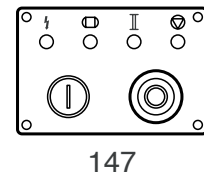

Cobra Motor Parts

Part No.	Description	Part No.	Description
M0042	Motor Stud	M0152	Motor Guard
M0045	Main Drive Assembly (29T)	M0449	35mm x 772mm Flat Belt Type S1
M0048	Drive Pulley (Ø 180)	M0450	P.C.B. MKIV
M0049/--	Motor Pulley - Specify Diameter		
H0085	Special Washer + Screw		
M0145	D71 Motor 4 Pole 0.75 KW 400V/220V 50/60Hz		
M0146	Adjusting Plate		
M0147	Push Button Panel		
M0151	Pulley Guard		