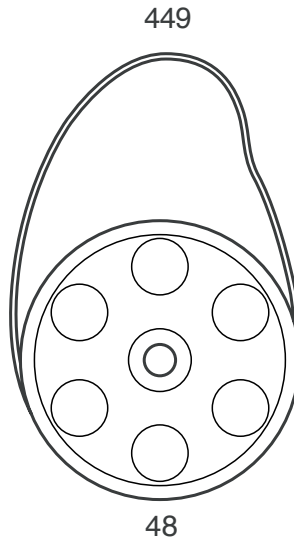

Cobra Motor Parts

Part No.	Description	Part No.	Description
M0042	Motor Stud	M0152	Motor Guard
M0045	Main Drive Assembly (29T)	M0449	35mm x 772mm Flat Belt Type S1
M0048	Drive Pulley (Ø 180)	M0450	P.C.B. MKIV
M0049/--	Motor Pulley - Specify Diameter		
H0085	Special Washer + Screw		
M0145	D71 Motor 4 Pole 0.75 KW 400V/220V 50/60Hz		
M0146	Adjusting Plate		
M0147	Push Button Panel		
M0151	Pulley Guard		