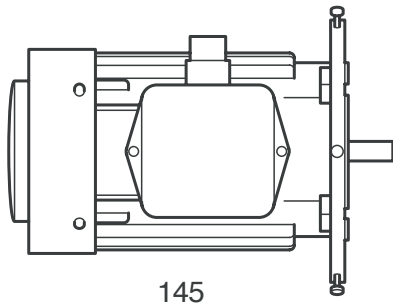

Cobra Motor Parts

Part No.	Description	Part No.	Description
M0042	Motor Stud	M0152	Motor Guard
M0045	Main Drive Assembly (29T)	M0449	35mm x 772mm Flat Belt Type S1
M0048	Drive Pulley (Ø 180)	M0450	P.C.B. MKIV
M0049/--	Motor Pulley - Specify Diameter		
H0085	Special Washer + Screw		
M0145	D71 Motor 4 Pole 0.75 KW 400V/220V 50/60Hz		
M0146	Adjusting Plate		
M0147	Push Button Panel		
M0151	Pulley Guard		