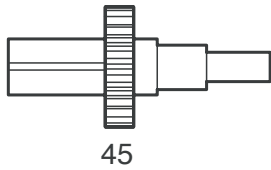

Cobra Motor Parts

Part No.	Description	Part No.	Description
M0042	Motor Stud	M0152	Motor Guard
M0045	Main Drive Assembly (29T)	M0449	35mm x 772mm Flat Belt Type S1
M0048	Drive Pulley (Ø 180)	M0450	P.C.B. MKIV
M0049/--	Motor Pulley - Specify Diameter		
H0085	Special Washer + Screw		
M0145	D71 Motor 4 Pole 0.75 KW 400V/220V 50/60Hz		
M0146	Adjusting Plate		
M0147	Push Button Panel		
M0151	Pulley Guard		